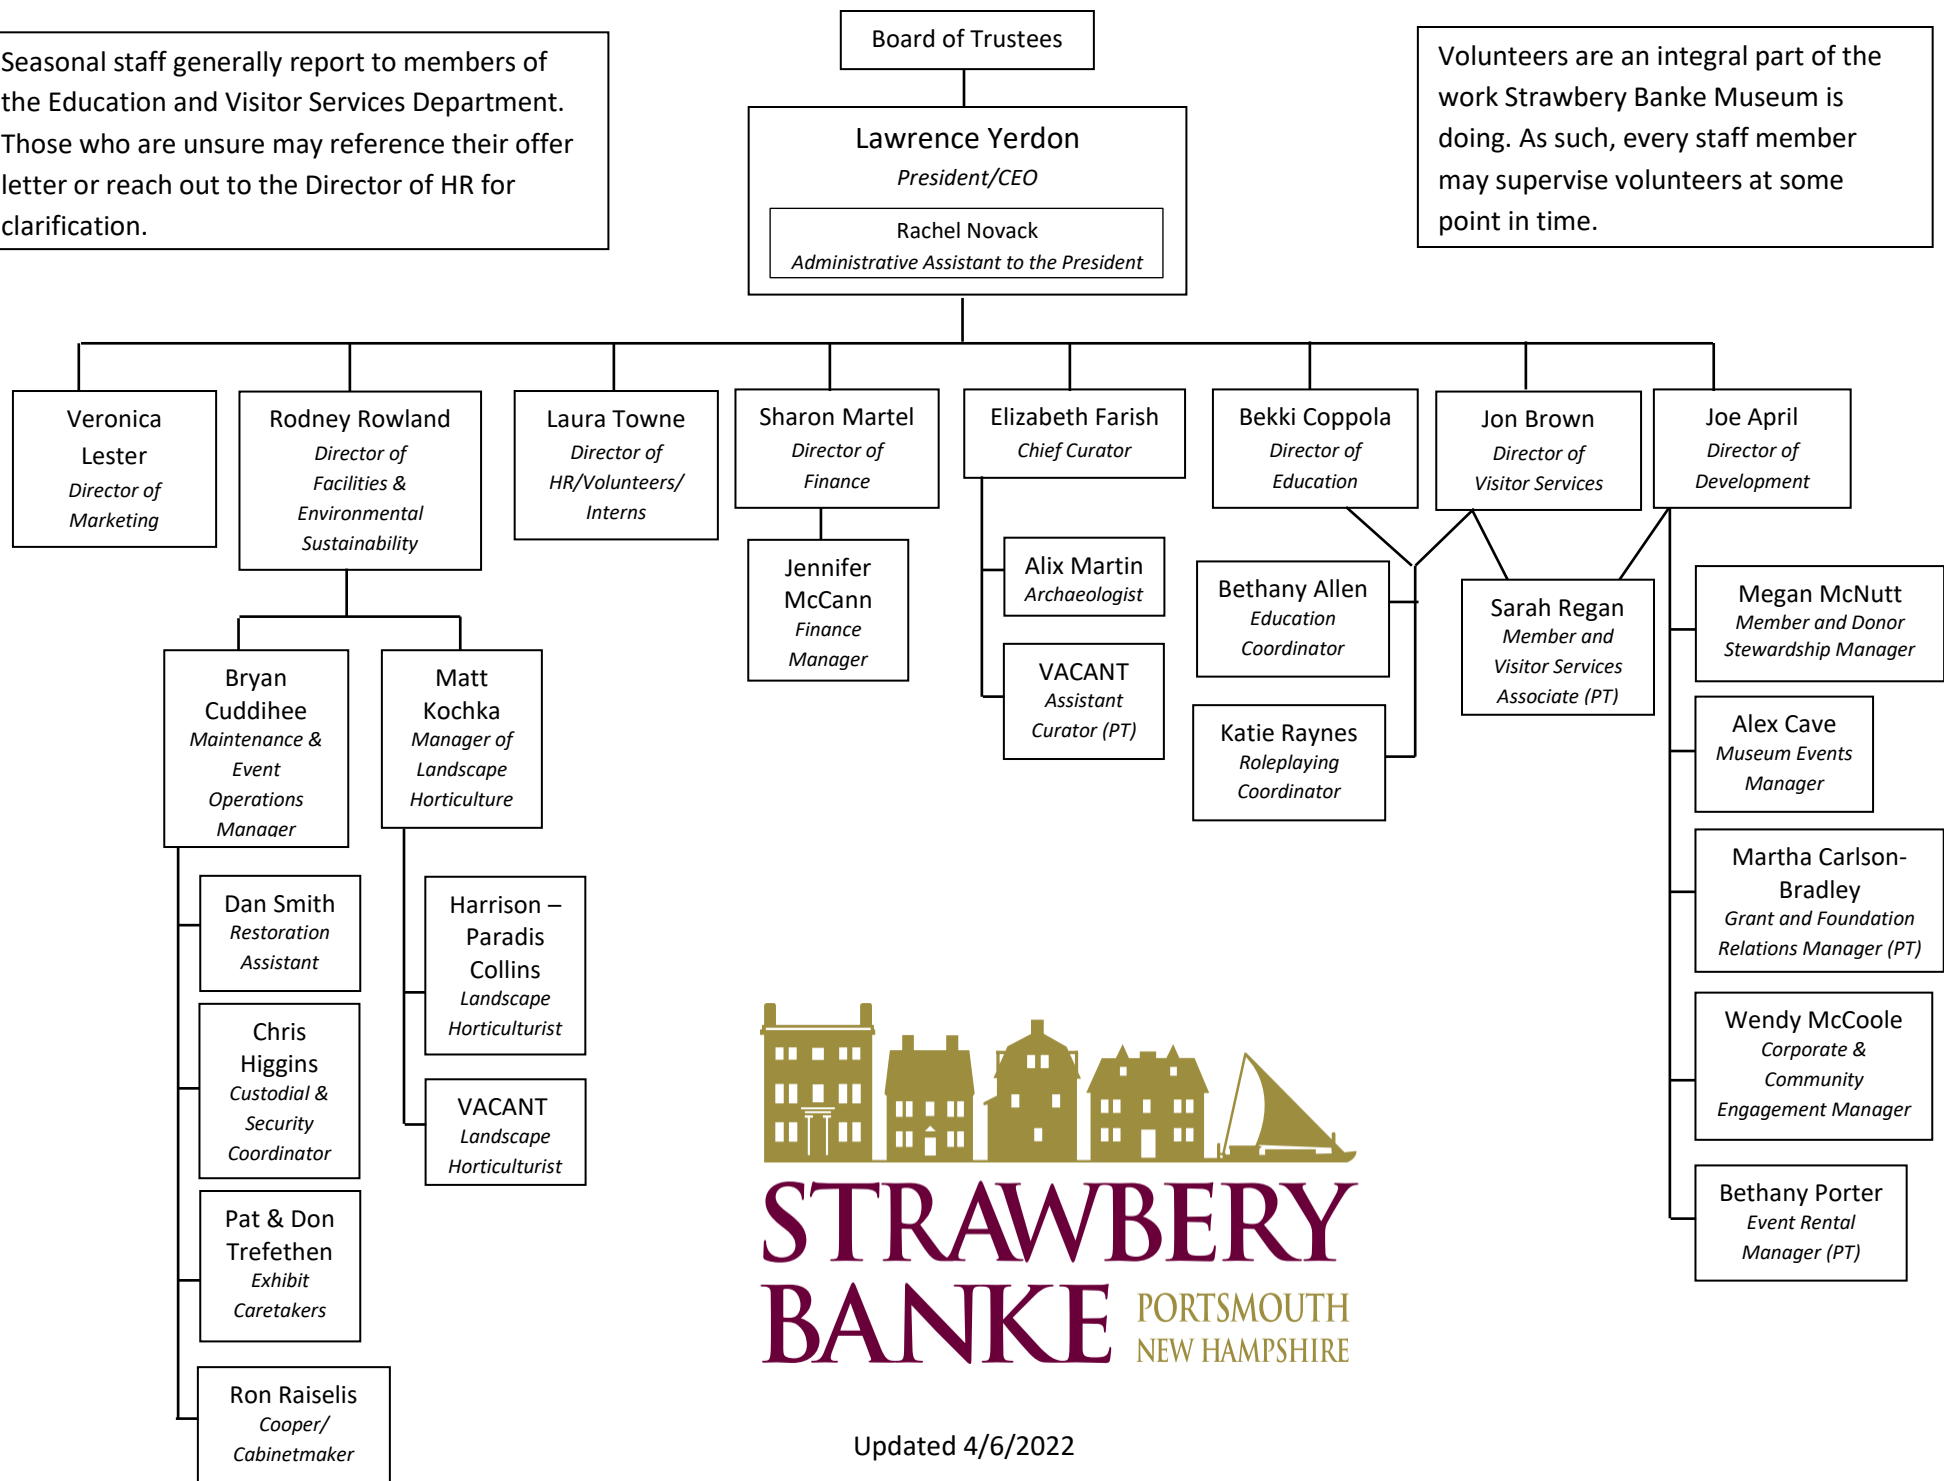

Volunteers are an integral part of the work Strawberry Banke Museum is doing. As such, every staff member may supervise volunteers at some point in time.

Updated 4/6/2022