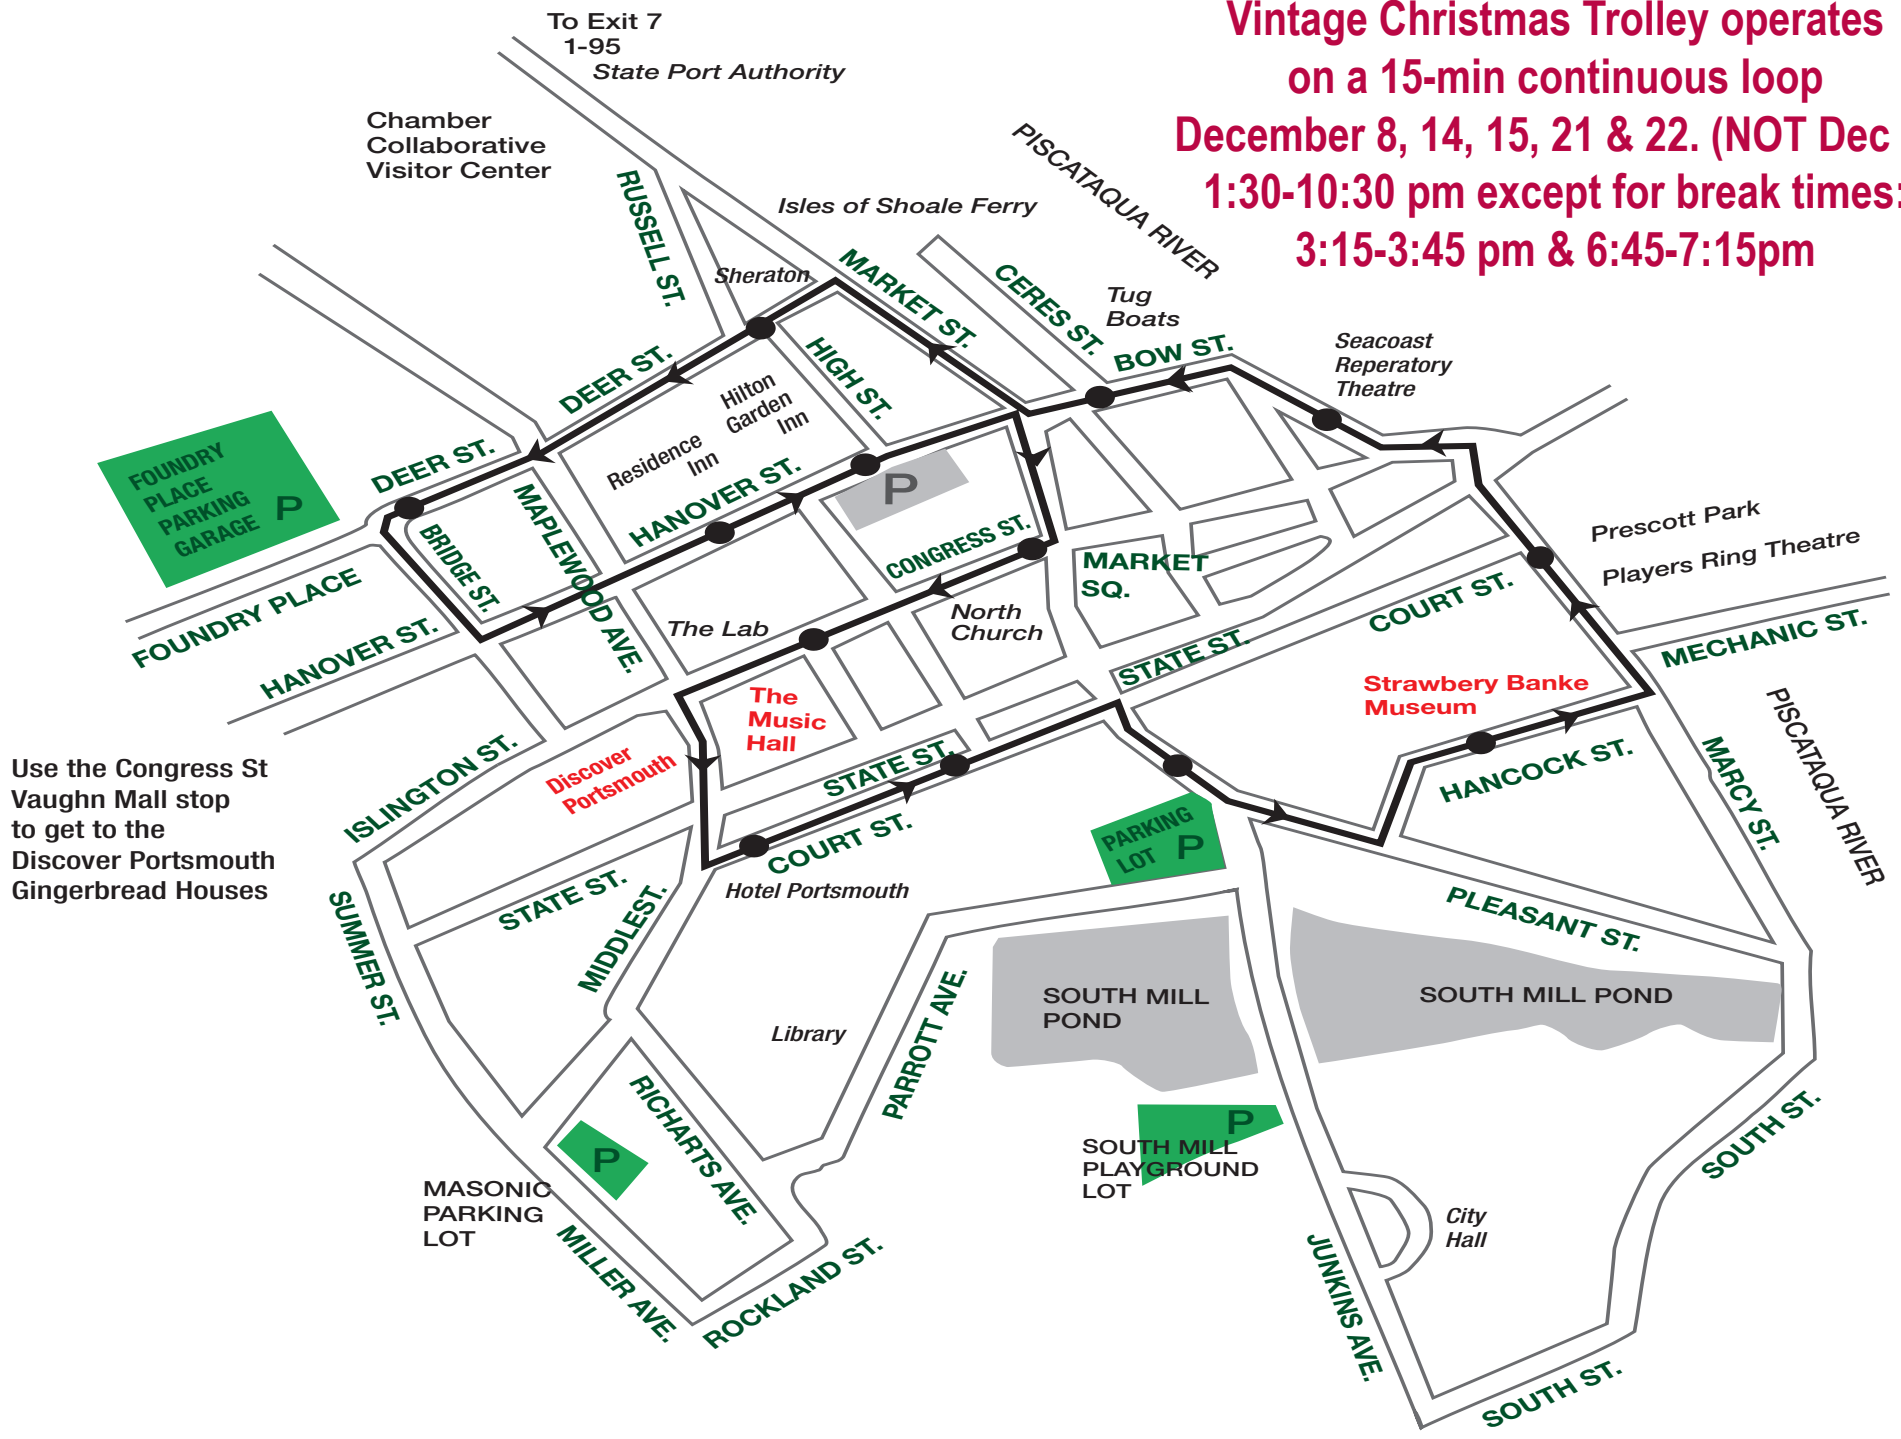

**Vintage Christmas Trolley operates
on a 15-min continuous loop
December 8, 14, 15, 21 & 22. (NOT Dec 7)
1:30-10:30 pm except for break times:
3:15-3:45 pm & 6:45-7:15pm**

Use the Congress St
Vaughn Mall stop
to get to the
Discover Portsmouth
Gingerbread Houses

To Exit 7
1-95
State Port Authority